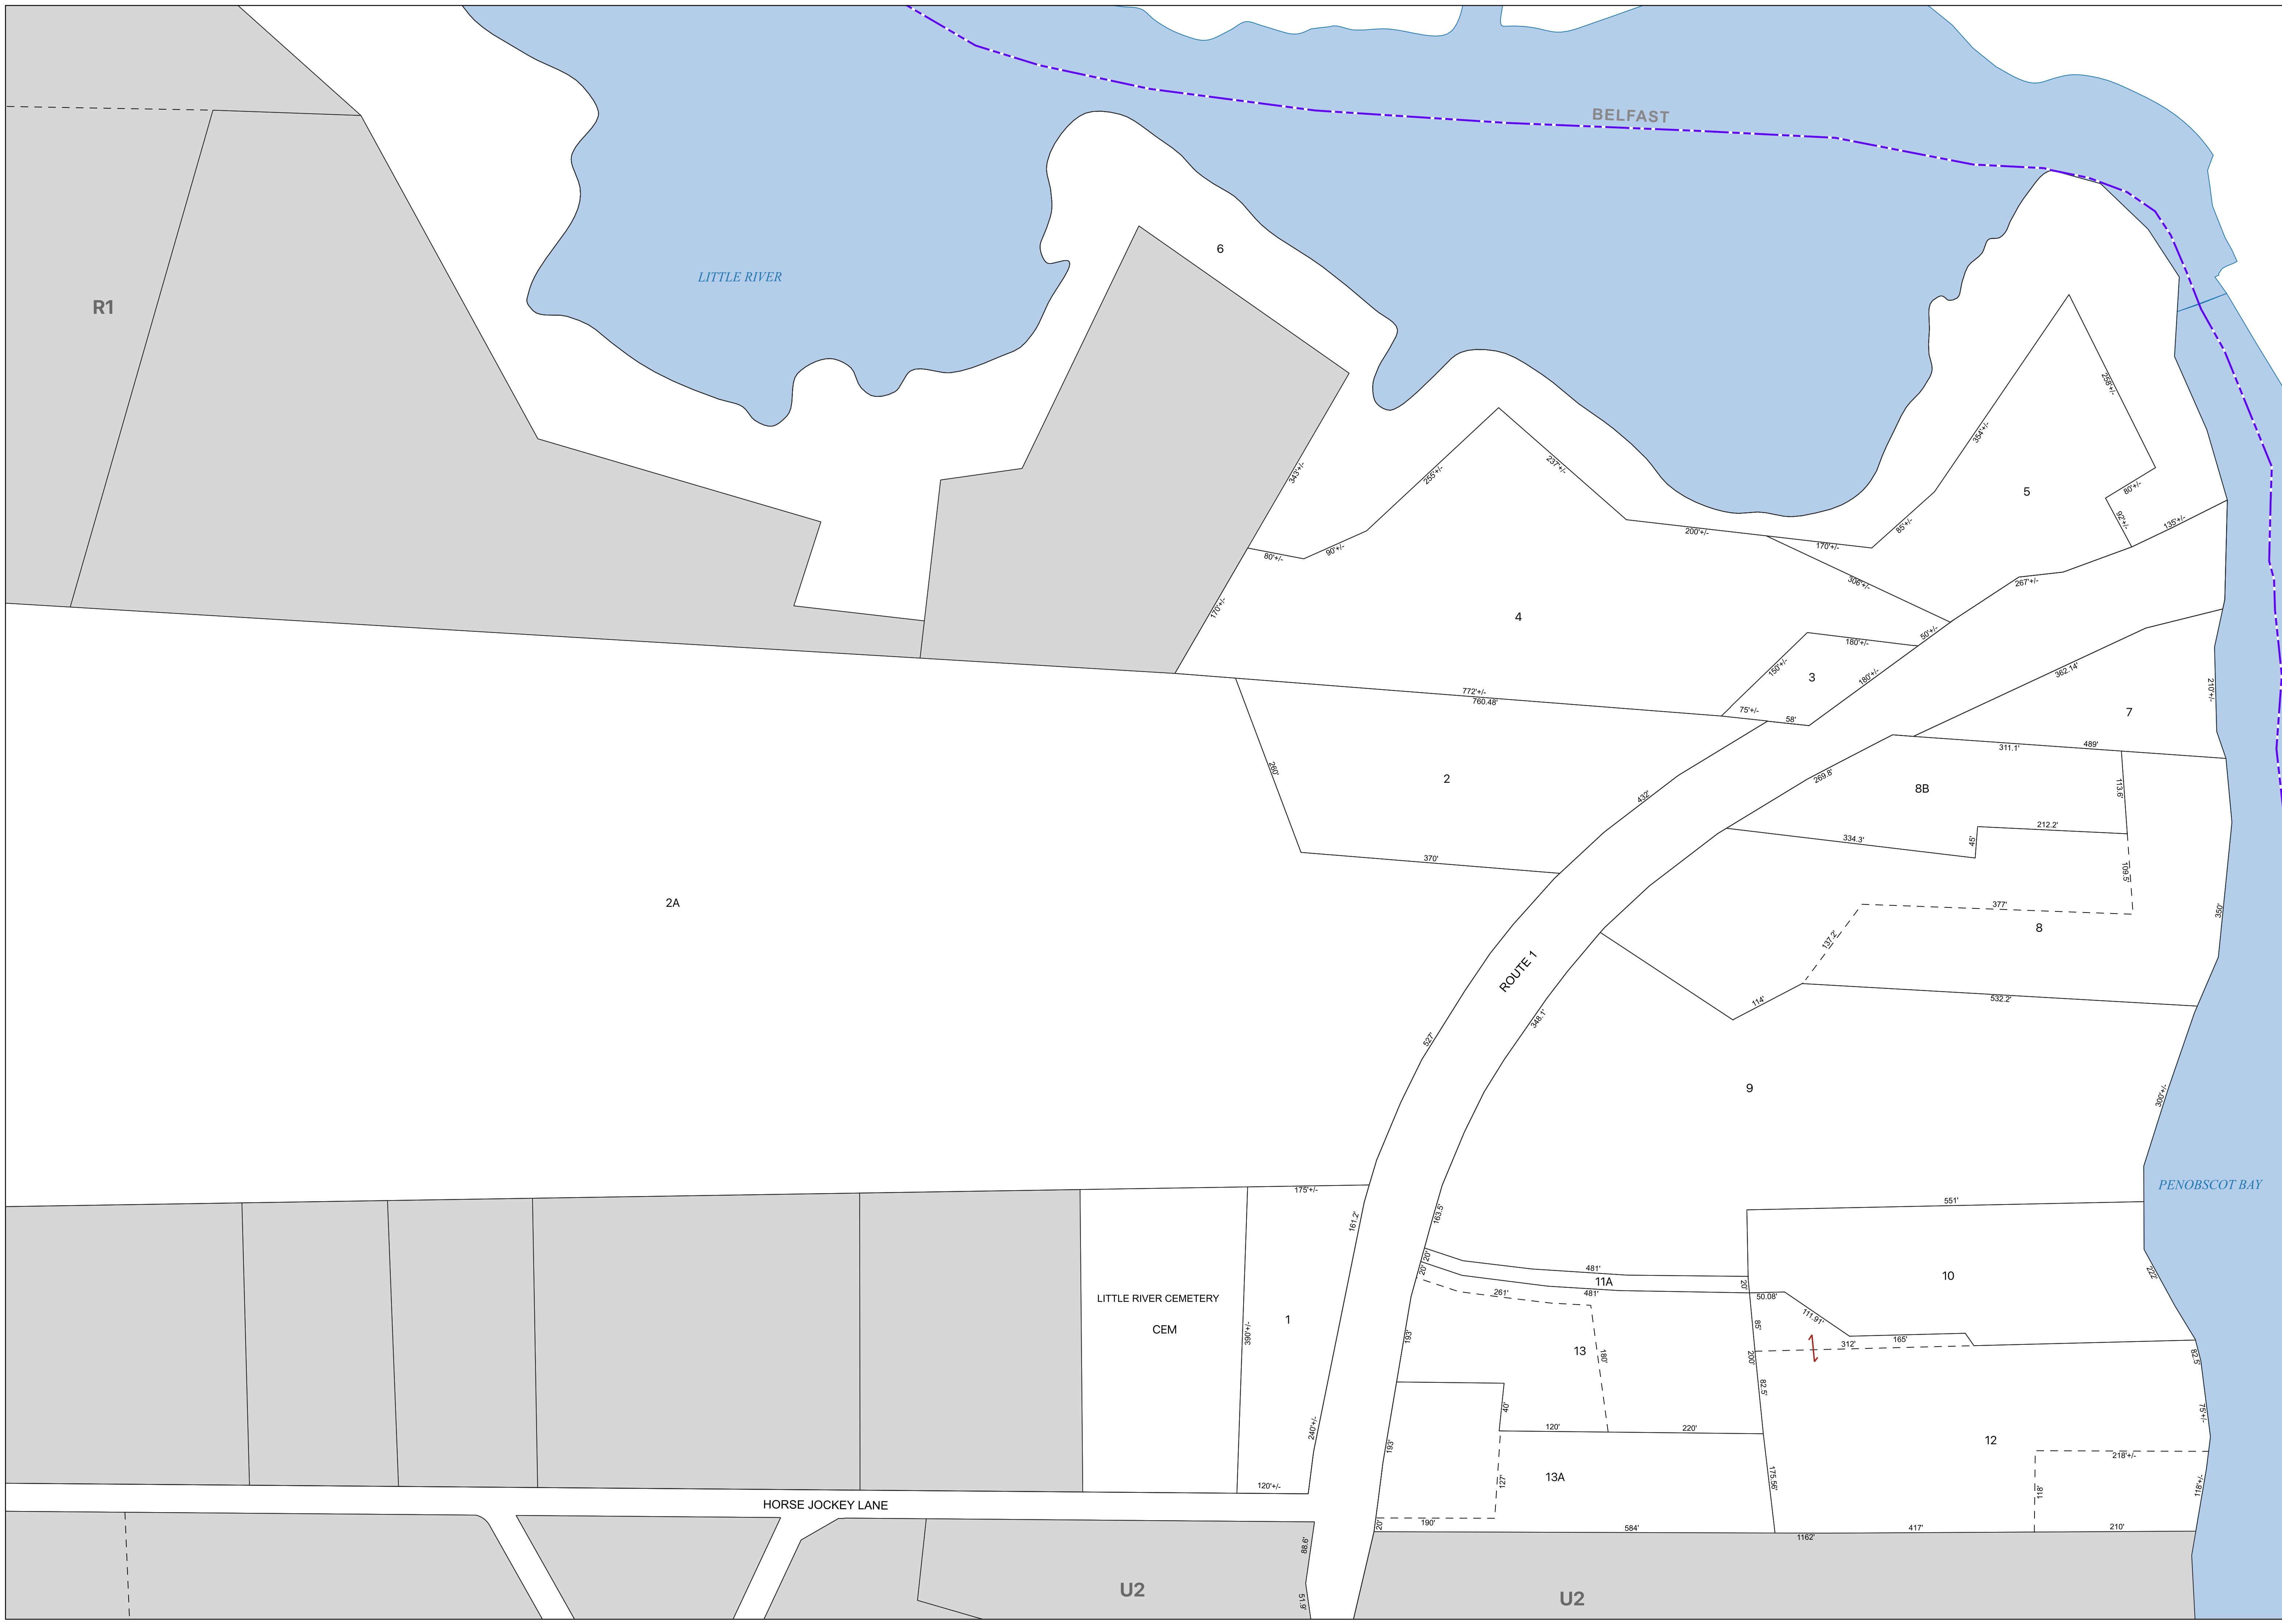

TOWN OF
NORTHPORT
WALDO COUNTY
MAINE

LEGEND	
	Town Line
	Stream
	Parcel
	Right Of Way
	Water Parcel
	Adjacent Map Parcel
	Easement
	ROW Lines
	Historic Lot Line
	Lot Hook
	Transmission Line

For Assessment Purposes
Only. Not to be used for
conveyances.

Map U1

Printed: 8/14/2024
Effective Date: 4/1/2024

R1

LITTLE RIVER

BELFAST

6

5

4

3

7

2A

2

8B

8

9

LITTLE RIVER CEMETERY
CEM

1

11A

13

10

12

13A

HORSE JOCKEY LANE

U2

U2

PENOBSCOT BAY