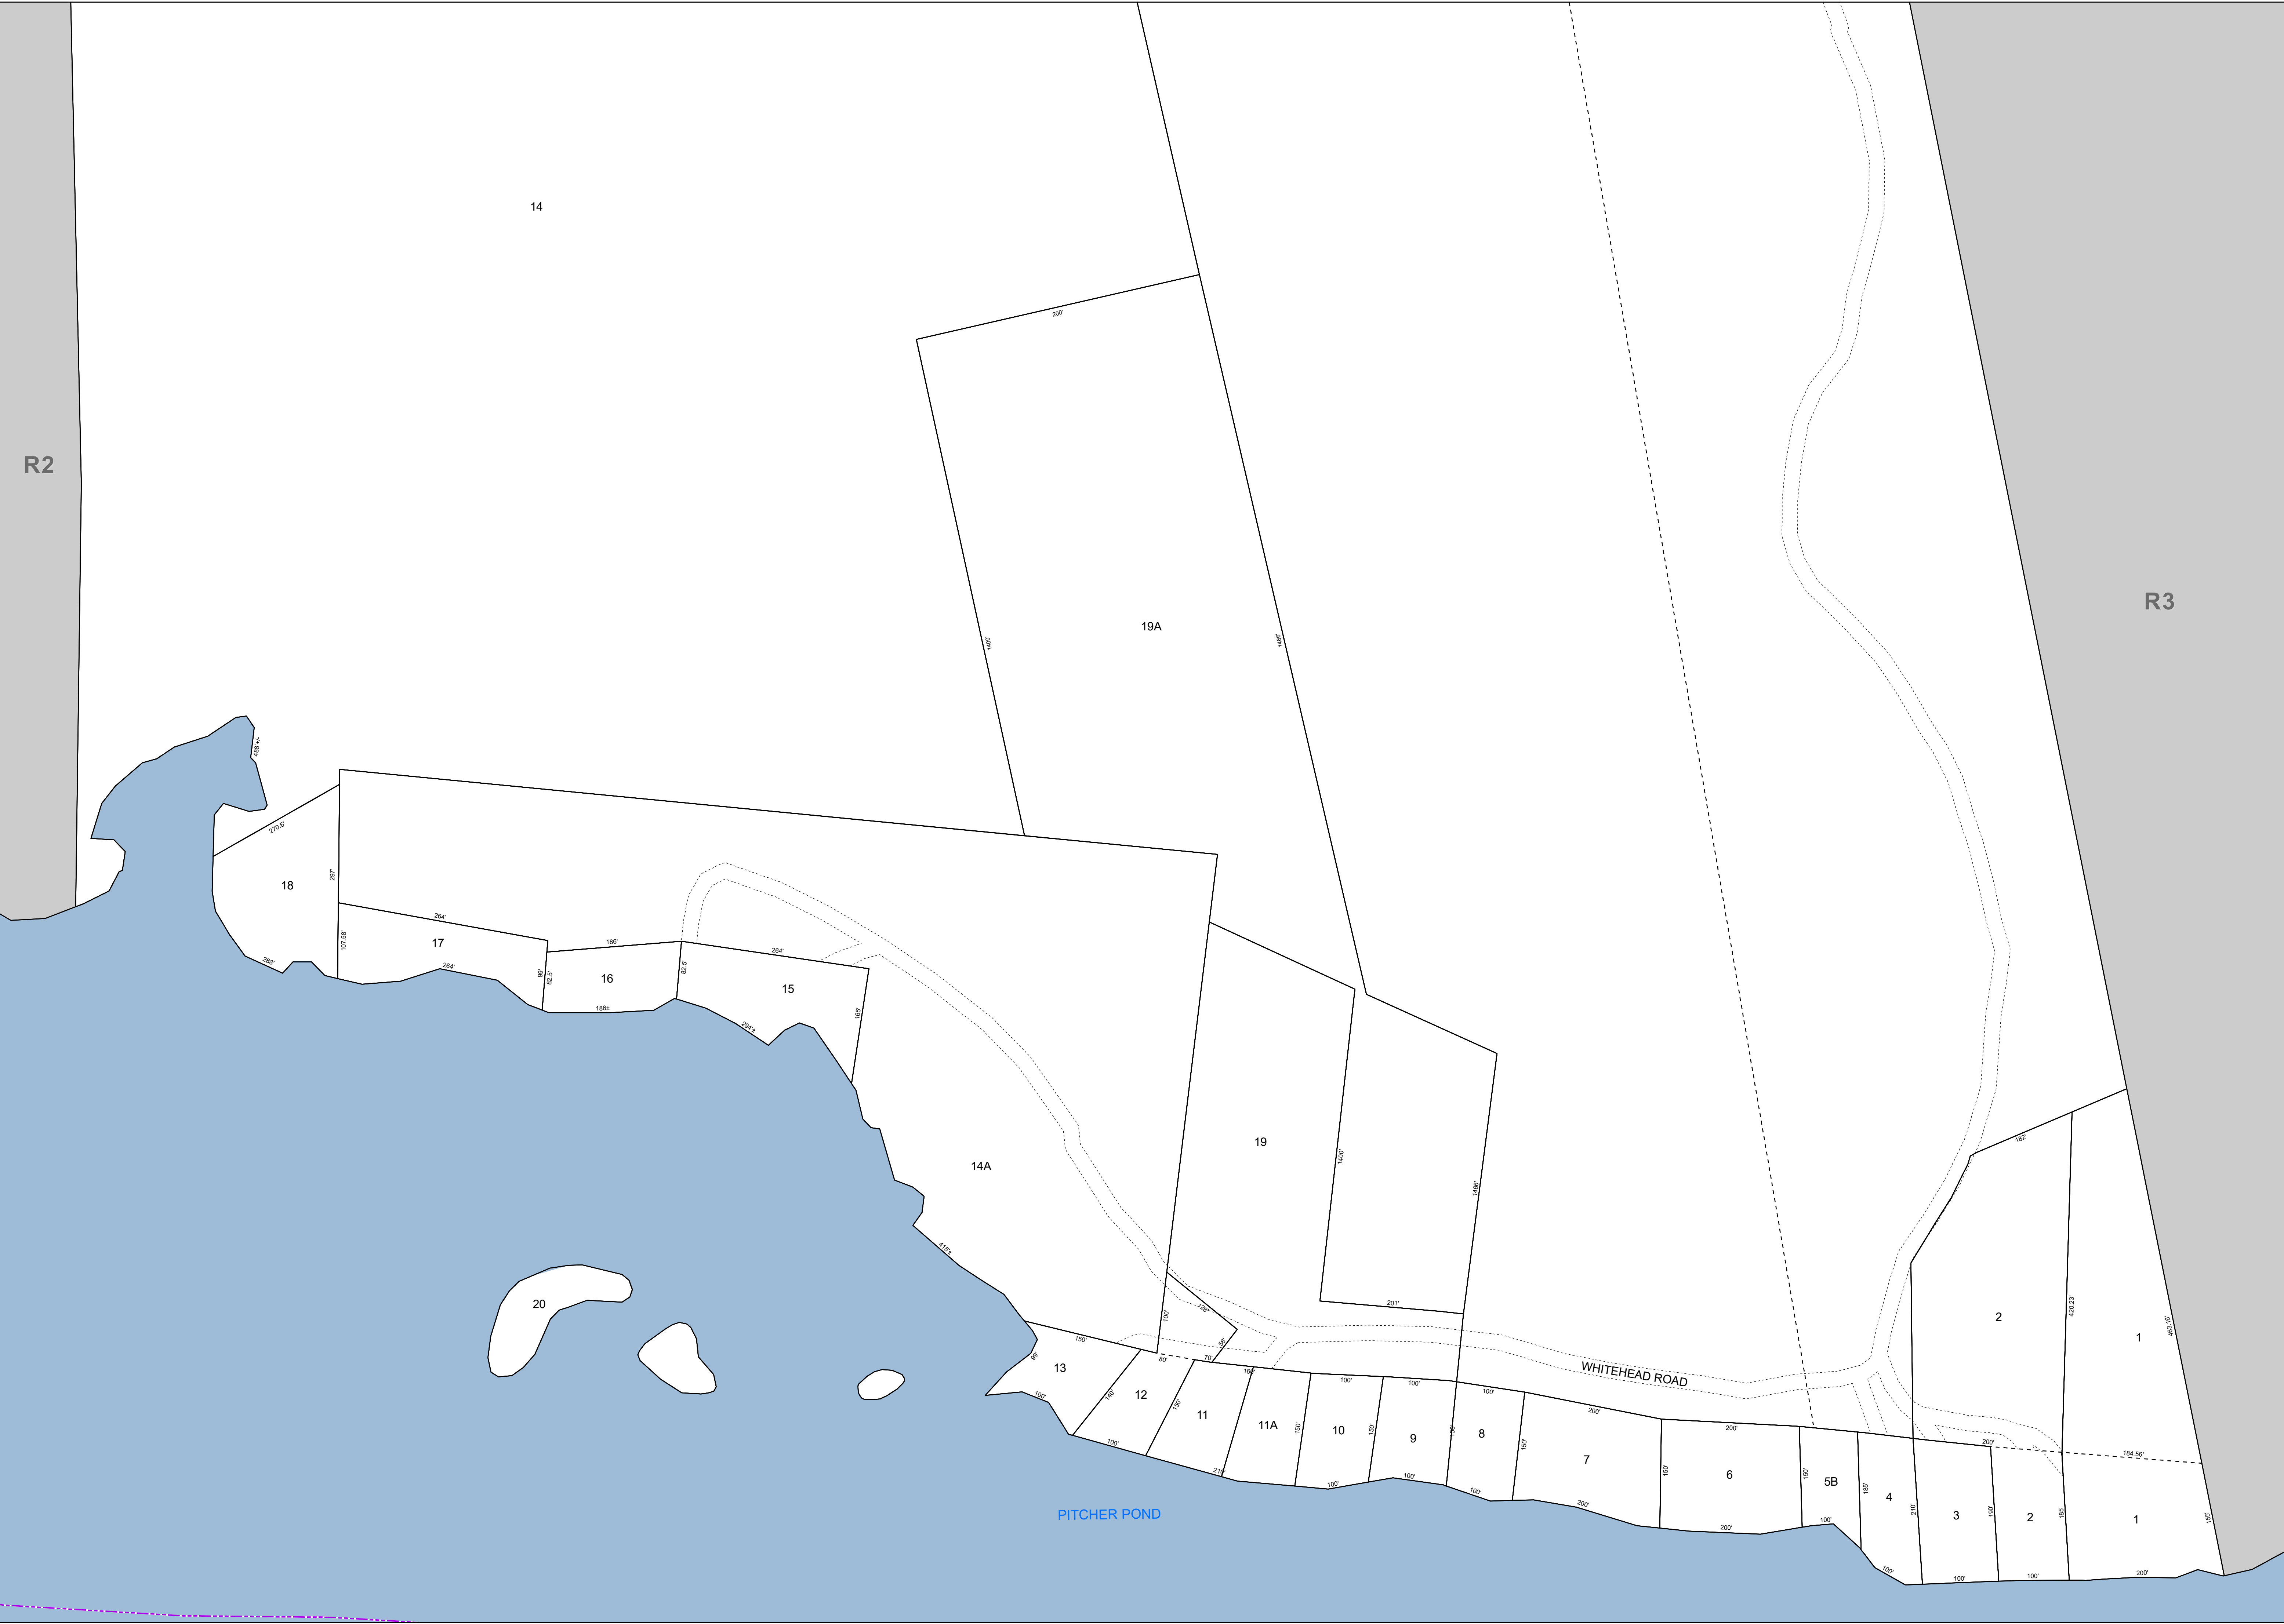

TOWN OF
NORTHPORT
WALDO COUNTY
MAINE

LEGEND

- Lot Hook
- Private Right of Way
- Other Roads
- Sub-lot Line
- Transmission Line ROW
- River, Stream or Pond
- Town Line
- Parcel

For Assessment Purposes. Not to be used for conveyances.

Parcels updated by
Global Information Systems, LLC
700 Main Street, Suite 2
Bangor, Maine 04401
207-745-3906

Map U16

Printed: 7/12/2019
Effective Date: 4/1/2019

R2

14

19A

R3

18

17

16

15

14A

19

20

13

12

11

11A

10

9

8

7

6

5B

4

3

2

1

2

1

PITCHER POND

WHITEHEAD ROAD